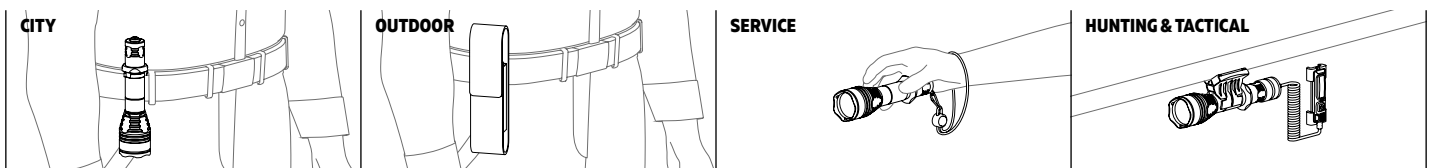

## DIMENSIONS

Length 150 mm  
Head diameter 33,5 mm  
Weight with battery 164 g

**Tactical  
flashlight 2 in 1  
with magnetic  
charger**

Dobermann Pro with narrow beam of light and smooth transition between hotspot and spill is optimal both for tactical and day-to-day application. Suitable for medium distances of 100-200 meters (maximum distance of light is 368 meters). Compact body with standard 1 inch diameter allows the use of additional tactical accessories: any weapon mounts and